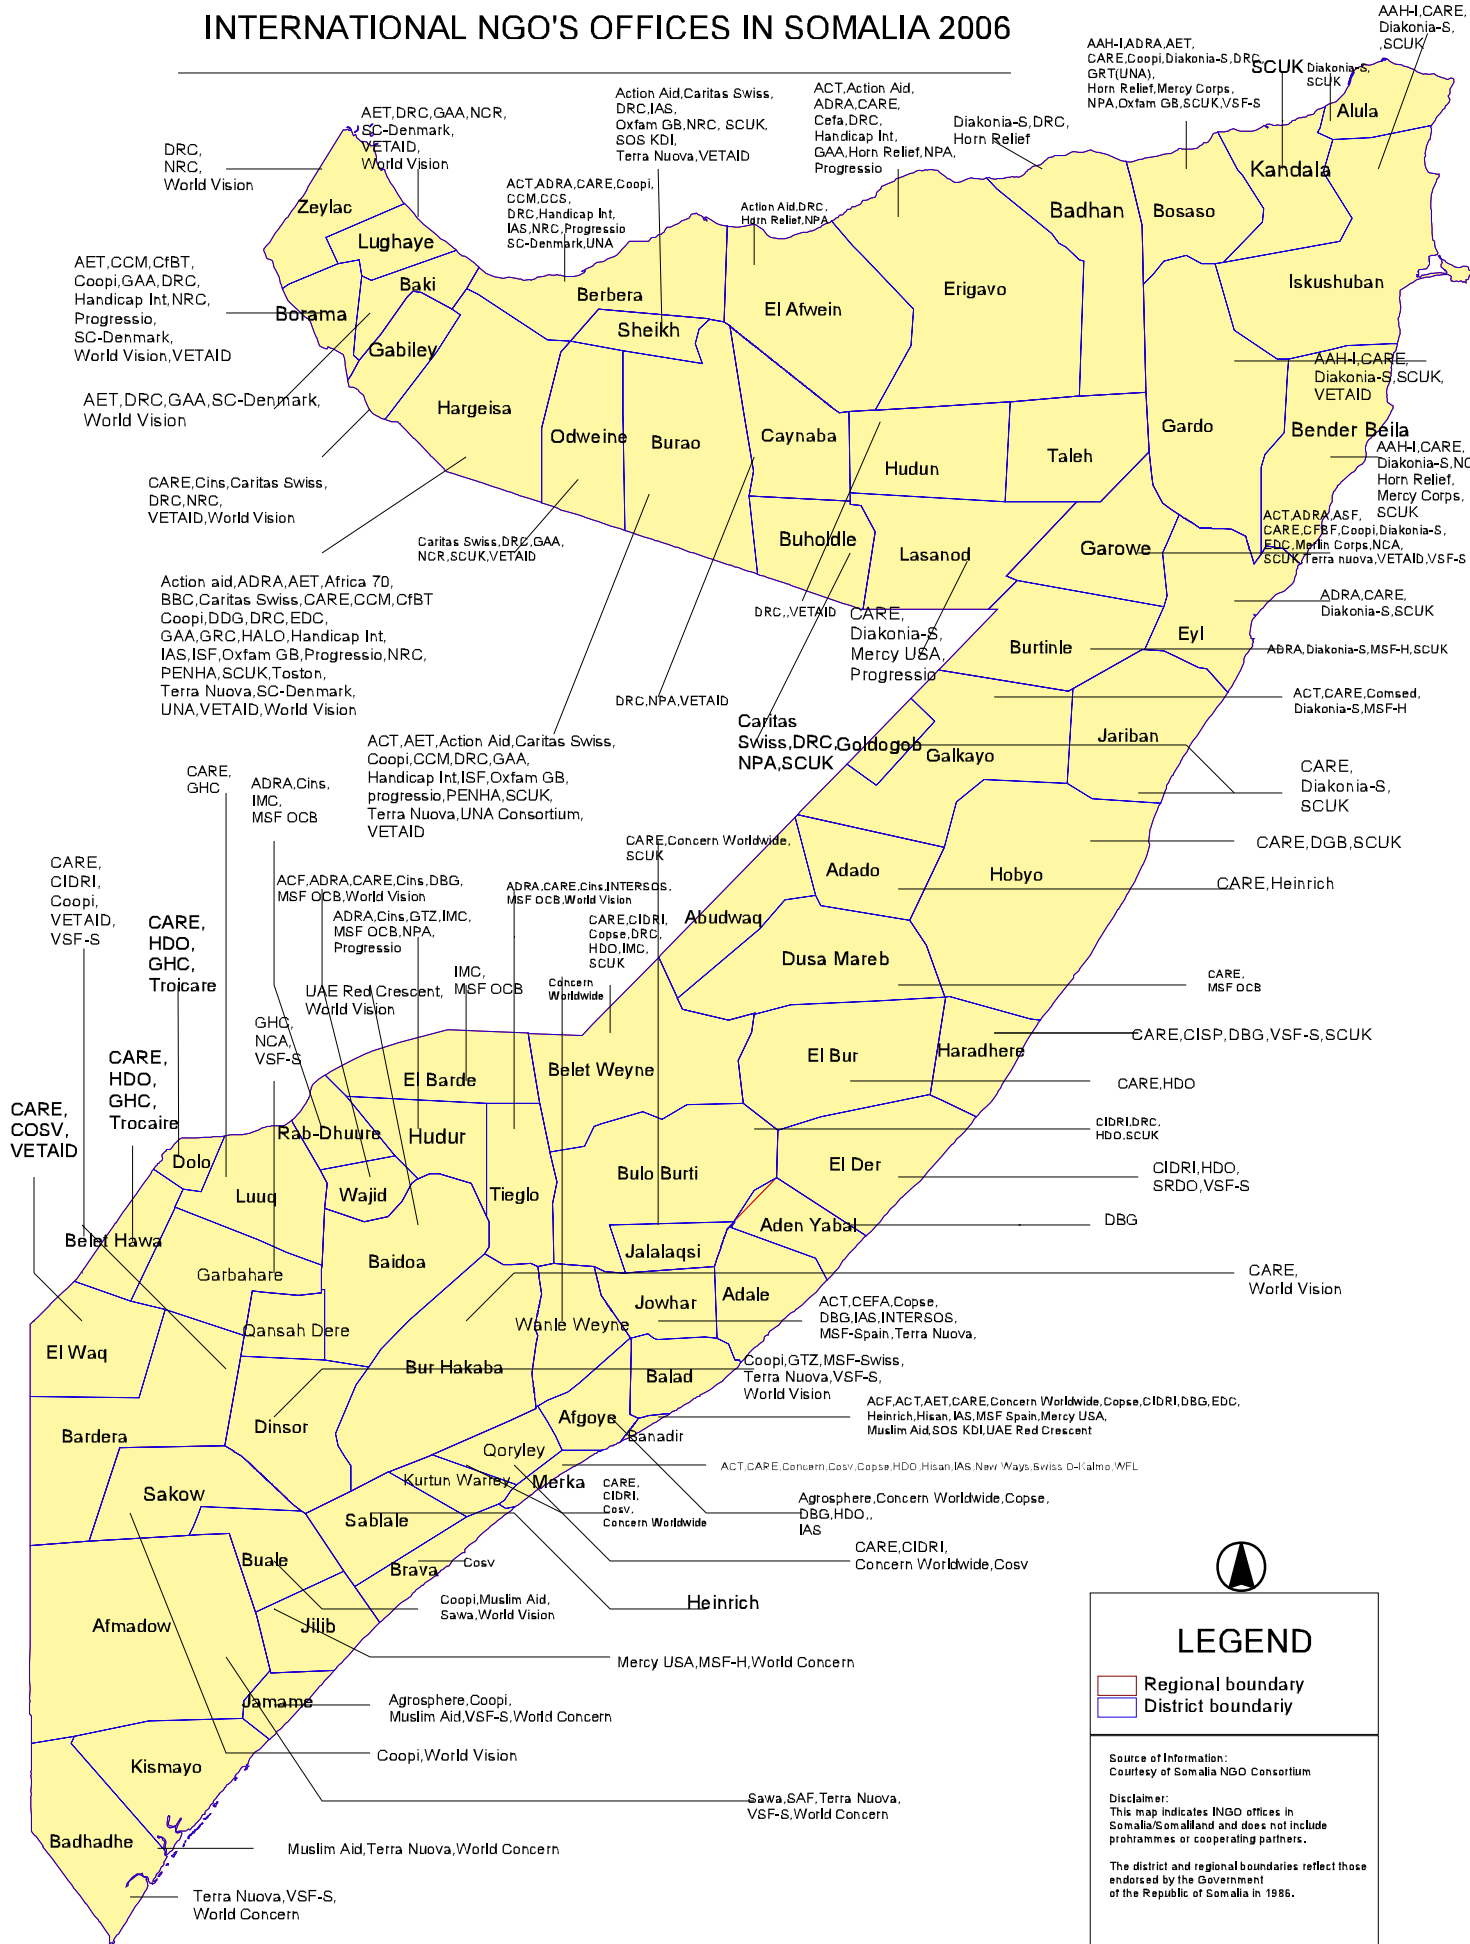

INTERNATIONAL NGO'S OFFICES IN SOMALIA 2006

LEGEND

- Regional boundary
- District boundary

Source of Information:
Courtesy of Somalia NGO Consortium

Disclaimer:
This map indicates INGO offices in Somalia/Somaliland and does not include programmes or cooperating partners.

The district and regional boundaries reflect those endorsed by the Government of the Republic of Somalia in 1986.